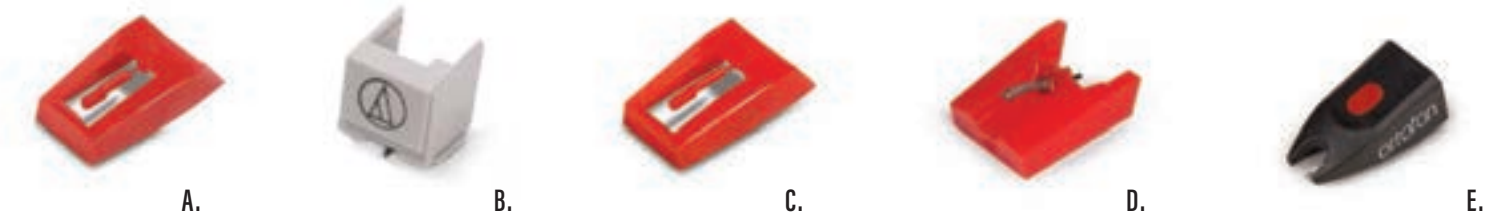

STANDS & ACCESSORIES

A. NP-1 - Replacement Needle
• Diamond Stylus Needle
• Plays 3-Speed Records on Crosley Turntable
• ABS Plastic Composition

B. NP-5 - Replacement Needle
• Diamond Stylus Needle
• Plays 3-Speed Records on Crosley Turntable
• ABS Plastic Composition

C. NP-6 - Replacement Needle
• Diamond Stylus Needle
• Plays 3-Speed Records on Crosley Turntable
• ABS Plastic Composition

D. NP-7 - Replacement Needle
• Diamond Stylus Needle
• Plays 3-Speed Records on Crosley Turntable
• ABS Plastic Composition

E. NP-8 - Replacement Stylus
• Replacement Stylus for Crosley C10 Series Turntables
• Moving Magnetic Cartridge
• Elliptical Type Stylus